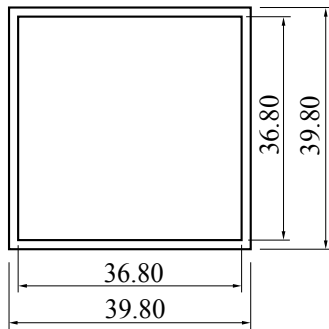

LBB34

CODE D

CODE K

=GREEN
 =ORANGE