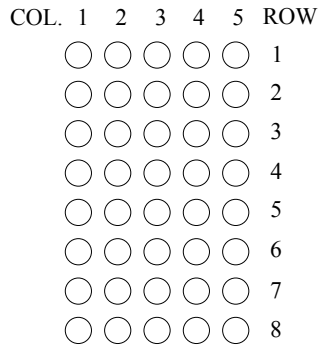

LB03581

CODE K

CODE H

▷ = GREEN ▶ = ORANGE