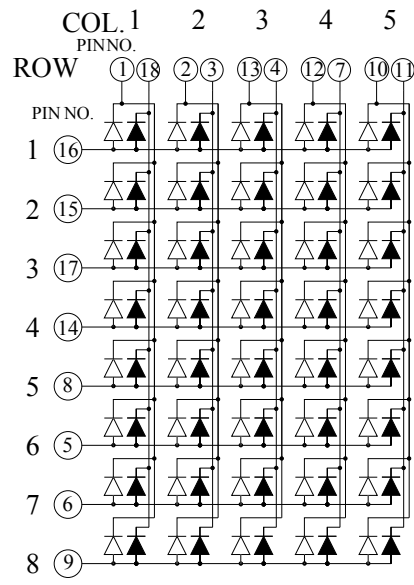

LB03581

CODE K

CODE H

▷ = GREEN ▶ = ORANGE