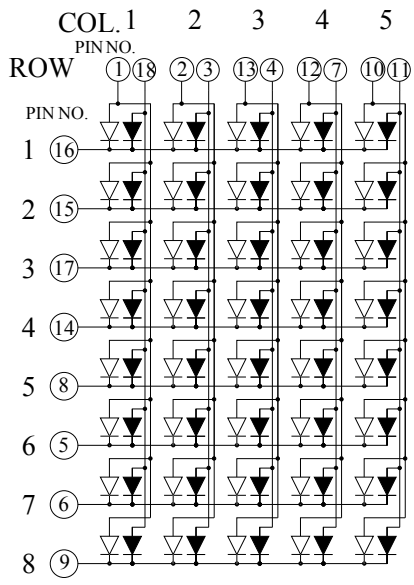

LB03581

CODE K

CODE H

▷ = GREEN ▶ = ORANGE