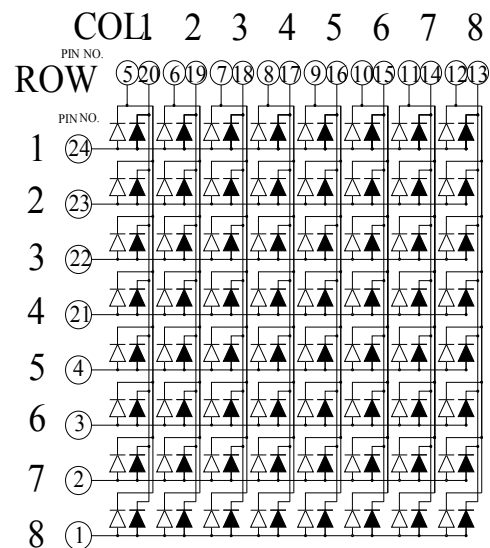

LB03882

CODE K

CODE H

▶ = ORANGE ◀ = GREEN

▶ = ORANGE ◀ = GREEN