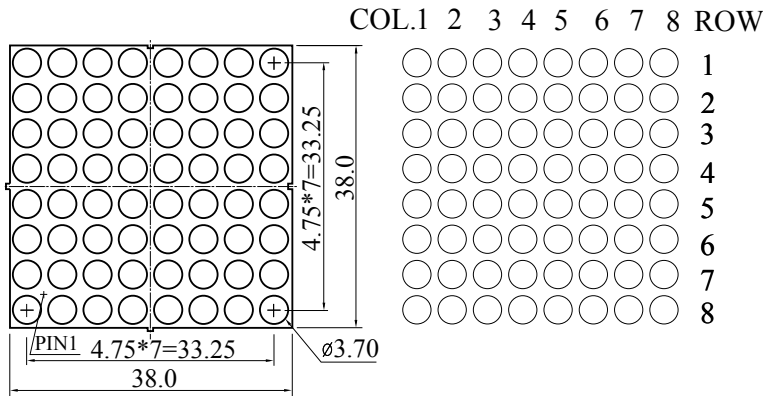

LB03882

CODE K

CODE H

▶ = ORANGE ◀ = GREEN

▶ = ORANGE ◀ = GREEN