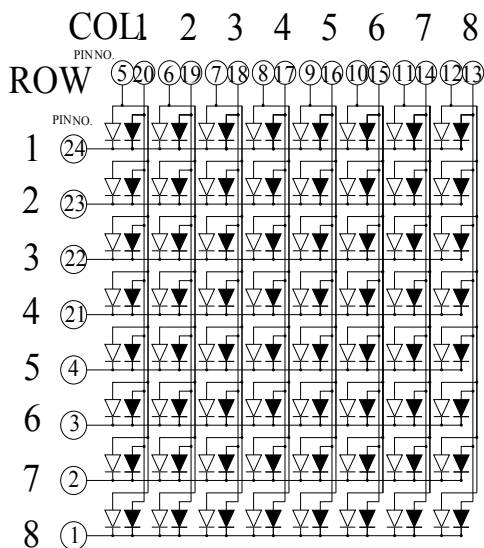

LB03882

CODE K

CODE H

▶ = ORANGE ◀ = GREEN

▶ = ORANGE ◀ = GREEN