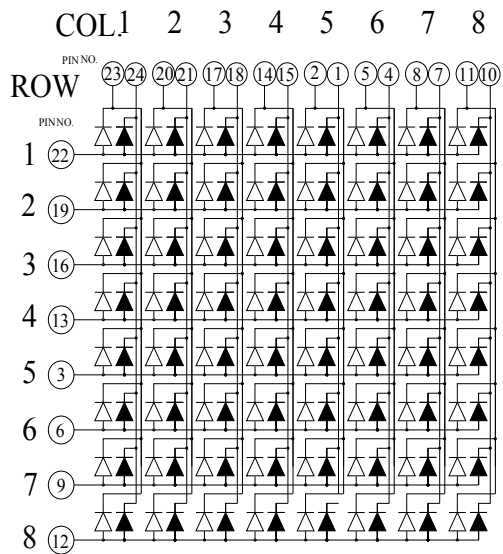

## LB05881

### CODE F

▶ = ORANGE  
▷ = GREEN

### CODE C

▶ = ORANGE  
▷ = GREEN