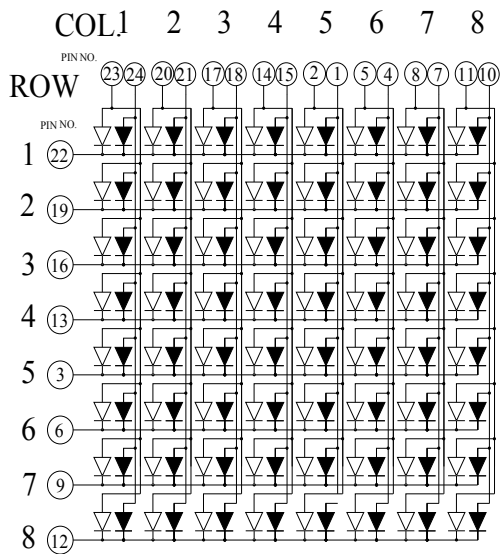

## LB05881

### CODE F

▶ = ORANGE  
▷ = GREEN

### CODE C

▶ = ORANGE  
▷ = GREEN