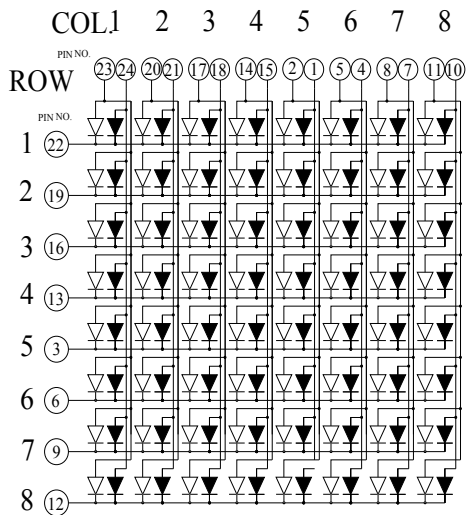

LB05883

CODE F

= ORANGE
 = GREEN

CODE C

= ORANGE
 = GREEN