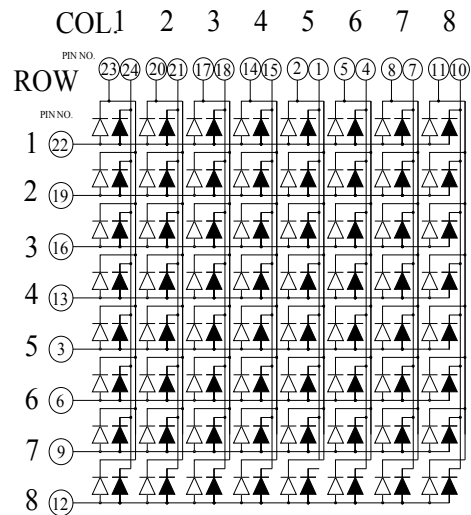

LB05883

CODE F

= ORANGE
 = GREEN

CODE C

= ORANGE
 = GREEN