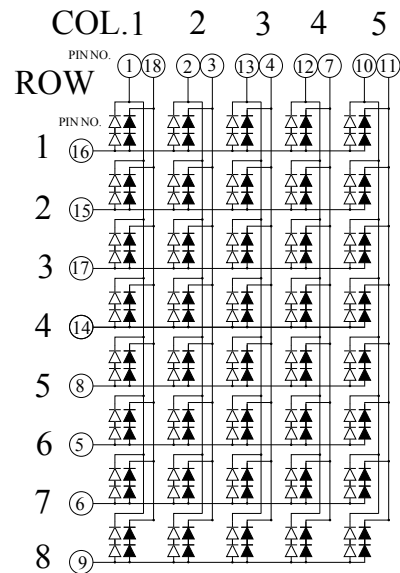

LB07581

CODE K

=GREEN
 =ORANGE

CODE H

=GREEN
 =ORANGE